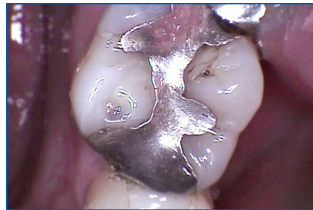

New Standards for Image Quality and Value...

Model #AIC5899

Model #AIC5111

Simplicity • Portability • Versatility • Clarity

**Introducing the AdvanceCAM USB Direct:** TPC continues our long tradition of providing dental professionals with quality imaging equipment with our brand new, lightweight intraoral camera. Combining the latest video technologies, the AdvanceCAM USB Direct is an exceptional tool for patient education, higher case acceptance, and improved patient communication.