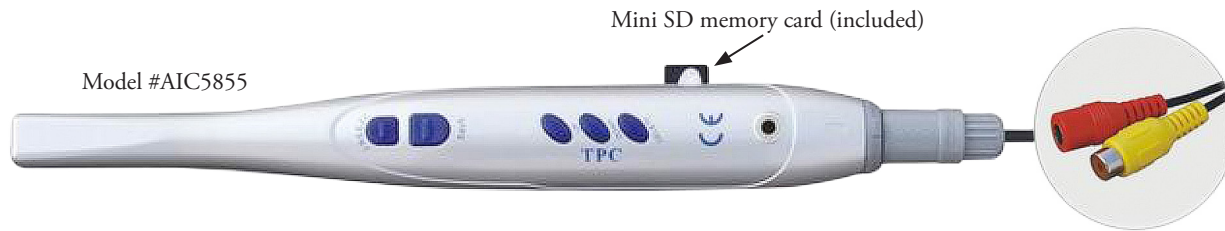

New Standards for Image Quality and Value...

Model #AIC5855+AIC5901+AIC5111

Simplicity • Portability • Versatility • Clarity

Model #AIC500

**Introducing the AdvanceCAM Mini SD:** TPC continues our long tradition of providing dental professionals with quality imaging equipment with our brand new, lightweight intraoral camera. Combining the latest memory card technologies, the AdvanceCAM Mini SD is an exceptional tool for patient education, higher case acceptance, improved patient communication and maximum portability.